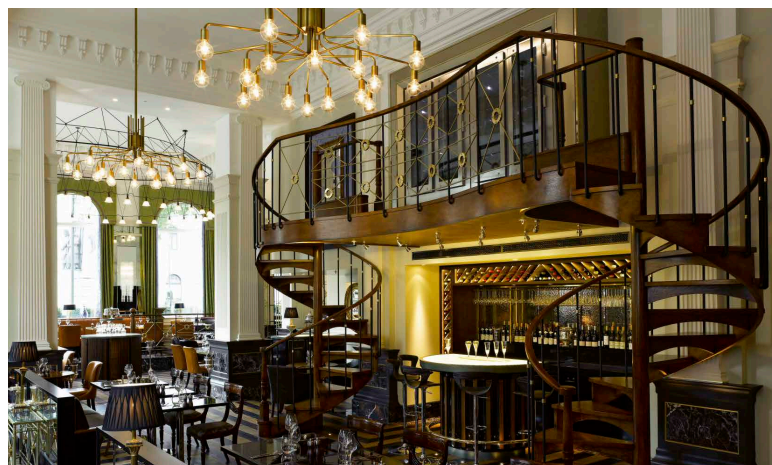

EXPERIENCE THE HEART AND SOUL OF LONDON BEHIND THE LISTED NEOCLASSICAL FAÇADE OF SOFITEL LONDON ST JAMES.

The Balcon

ROOMS & SUITES

- 165 guest rooms from Classic to Luxury rooms
- 18 suites inclusive of 10 Junior Suites, 7 Prestige Suites and 1 Royal Suite

Distinctive features

- Waterloo Place or Pall Mall view rooms • MyBed™
- Hermès amenities in all bedrooms and suites
- The Royal Suite includes an exclusive dining room for up to 8 guests and a private kitchen

1. **Features and amenities** • Complimentary Wi-Fi • Mini bar • Nespresso coffee machine • Docking station • Flat screen TV • Tea and coffee facilities • Laptop size safe • Valet parking • 24hour Golden Keys concierge • 24hour business centre • Limousine service • Luggage porter • 24hour In Room Dining

RESTAURANT & BARS

With its stylish décor and gracious service, the all-day dining restaurant offers the perfect setting for a romantic dinner, a business or a private party.

THE BALCON Fusion cooking with elements of traditional French cuisine

PRIVATE DINING ROOM IN THE BALCON Business lunch or family gathering for up to 20 guests

ST JAMES BAR Bar with a large selection of Champagnes, drinks and Signature cocktails

THE ROSE LOUNGE Afternoon tea lounge with live harpist